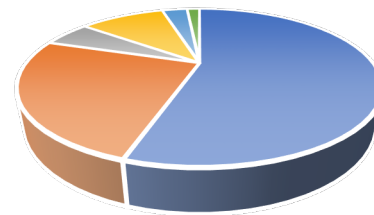

2021 ANNUAL REPORT

283 Victoria Road
Asheville, NC 28801
828.253.9231
www.wnchistory.org

Thank you for all you've helped us accomplish this year!

BY THE NUMBERS

In 2021, your Historical Association had:

- 1,681 Visitors
- 2 In-Person Exhibits
- 1 New Digital Exhibit
- 14 Book Talks
- 9 Historic In-Person Tours
- 1 Digital Self-Guided Tour
- 2 Symposiums
- 3 Film Screenings
- 2 Awards
- 1 Six-Part Lecture Series
- 2,358 Event Participants
- 10 Traveling Trunks
- 1 Tar Heel Historian Club
- 6 History-at-Home Activities
- 600+ Students Served
- 1000s of Artifacts Protected

With the help of:

- 3 Staff Members
- 15 Trustees
- 35+ Volunteers
- 15 Granting Institutions
- 405 Members & Donors

With annual operating expenses of $175,000, we rely upon the support of our valued members to operate in the black.

INCOME

- Endowment
- Grants
- Donations
- Membership
- Admission
- Programs

EXPENSE

- Programs
- Administration
- Fundraising

BOARD OF TRUSTEES

Ralph Simpson, *President*
Geoff Cantrell, *Vice President*
Kerri Glover, *Secretary*
Dirk Wilmoth, *Treasurer*
Allan Tarleton, *Immediate Past President*
Courtney Blossman
James Bradley
Jim Buchanan
Stuart Camblos
Catherine Frank
Martha Fullington
Dee James
Caragh Koon
Michael McLaughlin
Kieta Osteen-Cochrane