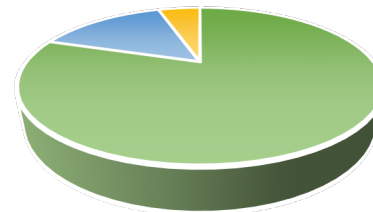

2021 ANNUAL REPORT

283 Victoria Road
Asheville, NC 28801
828.253.9231
www.wnchistory.org

Thank you for all you've helped us accomplish this year!

BY THE NUMBERS

In 2021, your Historical Association had:

- 1,681 Visitors
- 2 In-Person Exhibits
- 1 New Digital Exhibit
- 14 Book Talks
- 9 Historic In-Person Tours
- 1 Digital Self-Guided Tour
- 2 Symposiums
- 3 Film Screenings
- 2 Awards
- 1 Six-Part Lecture Series
- 2,358 Event Participants
- 10 Traveling Trunks
- 1 Tar Heel Historian Club
- 6 History-at-Home Activities
- 600+ Students Served
- 1000s of Artifacts Protected

With the help of:

- 3 Staff Members
- 15 Trustees
- 35+ Volunteers
- 15 Granting Institutions
- 405 Members & Donors

With annual operating expenses of $175,000, we rely upon the support of our valued members to operate in the black.

INCOME

- Endowment
- Grants
- Donations
- Membership
- Admission
- Programs

EXPENSE

- Programs
- Administration
- Fundraising

BOARD OF TRUSTEES

Ralph Simpson, *President*
Geoff Cantrell, *Vice President*
Kerri Glover, *Secretary*
Dirk Wilmoth, *Treasurer*
Allan Tarleton, *Immediate Past President*
Courtney Blossman
James Bradley
Jim Buchanan
Stuart Camblos
Catherine Frank
Martha Fullington
Dee James
Caragh Koon
Michael McLaughlin
Kieta Osteen-Cochrane